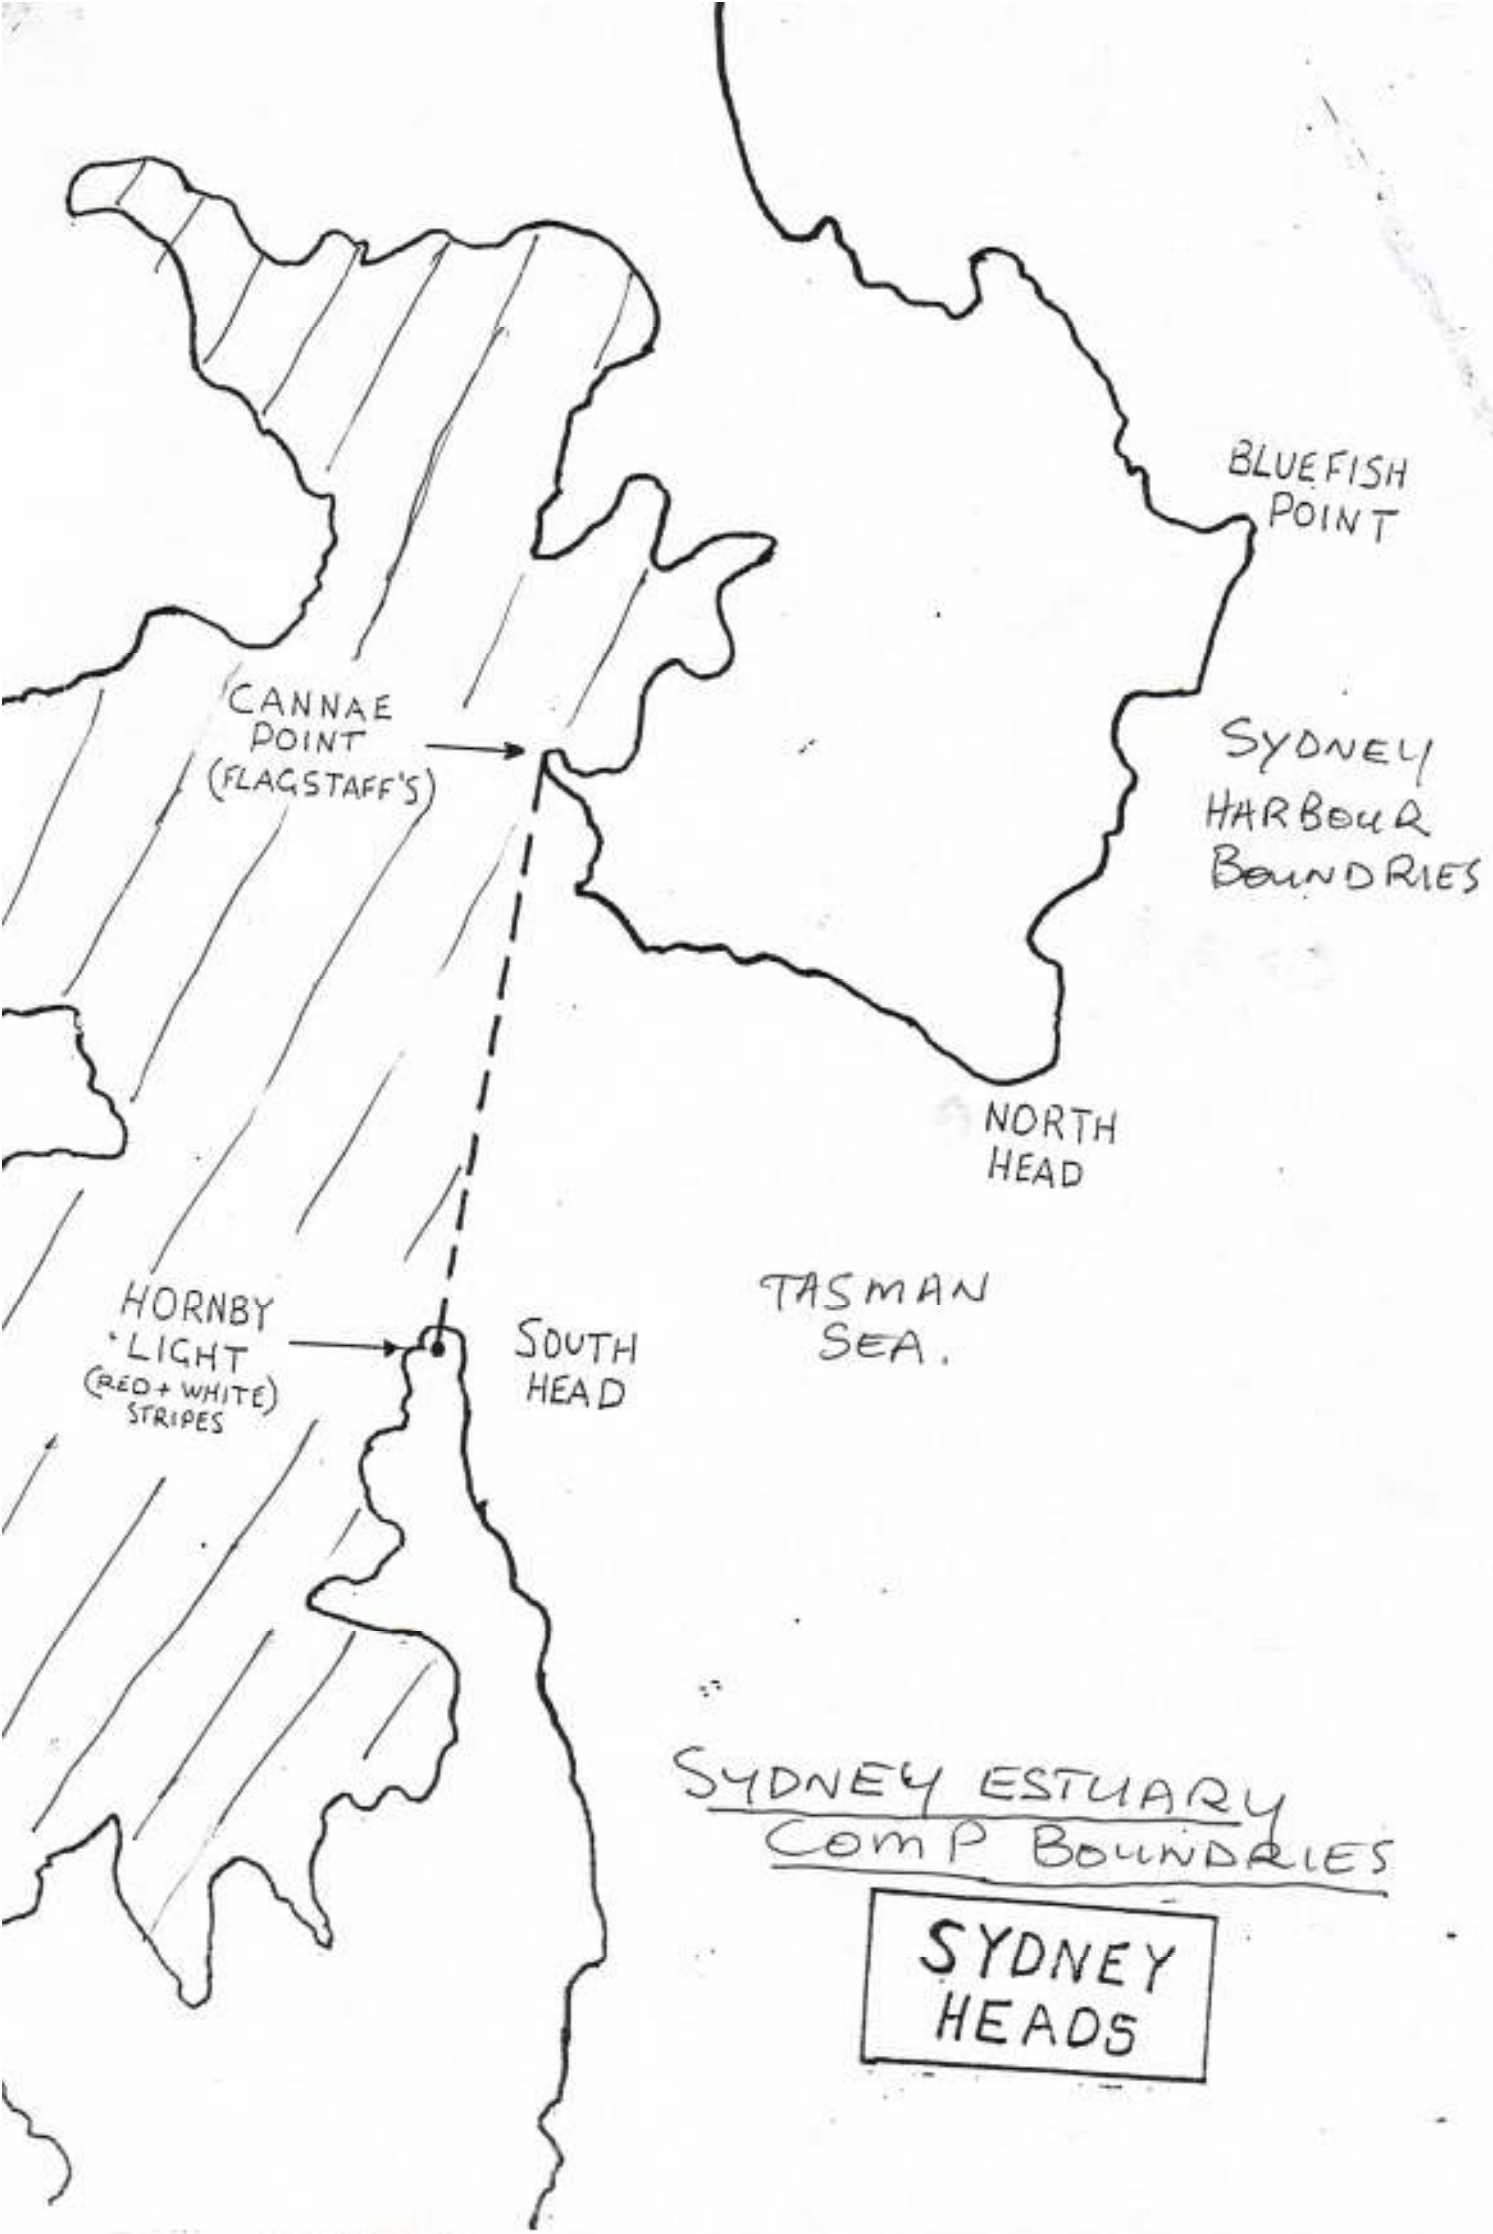

HAWKESBURY RIVER BOUNDARIES

MIDDLE
HEAD

LION
ISLAND

BROKEN BAY

BARRENJOEY
LIGHT HOUSE

PITT WATER.

PALM
BEACH

SYDNEY ESTUARY

COMP BOUNDARIES

PORT
HACKING
BOUNDARIES

FISHERIES
SEA WALL

JIBBON
POINT

BUNDEEVA
FERRY WHARF

SYDNEY ESTUARY
COMP BOUNDARIES

BLUEFISH POINT

SYDNEY HARBOUR BOUNDARIES

NORTH HEAD

TASMAN SEA.

SOUTH HEAD

CANNAE POINT (FLAGSTAFF'S)

HORNBY LIGHT (RED + WHITE) STRIPES

SYDNEY ESTUARY
COMP BOUNDARIES

SYDNEY HEADS

BOTANY BAY
BOUNDARIES

BARE
ISLAND

HENRY
HEAD

• CAPTAIN
COOK
MEMORIAL

SYDNEY ESTUARY
COMP BOUNDARIES