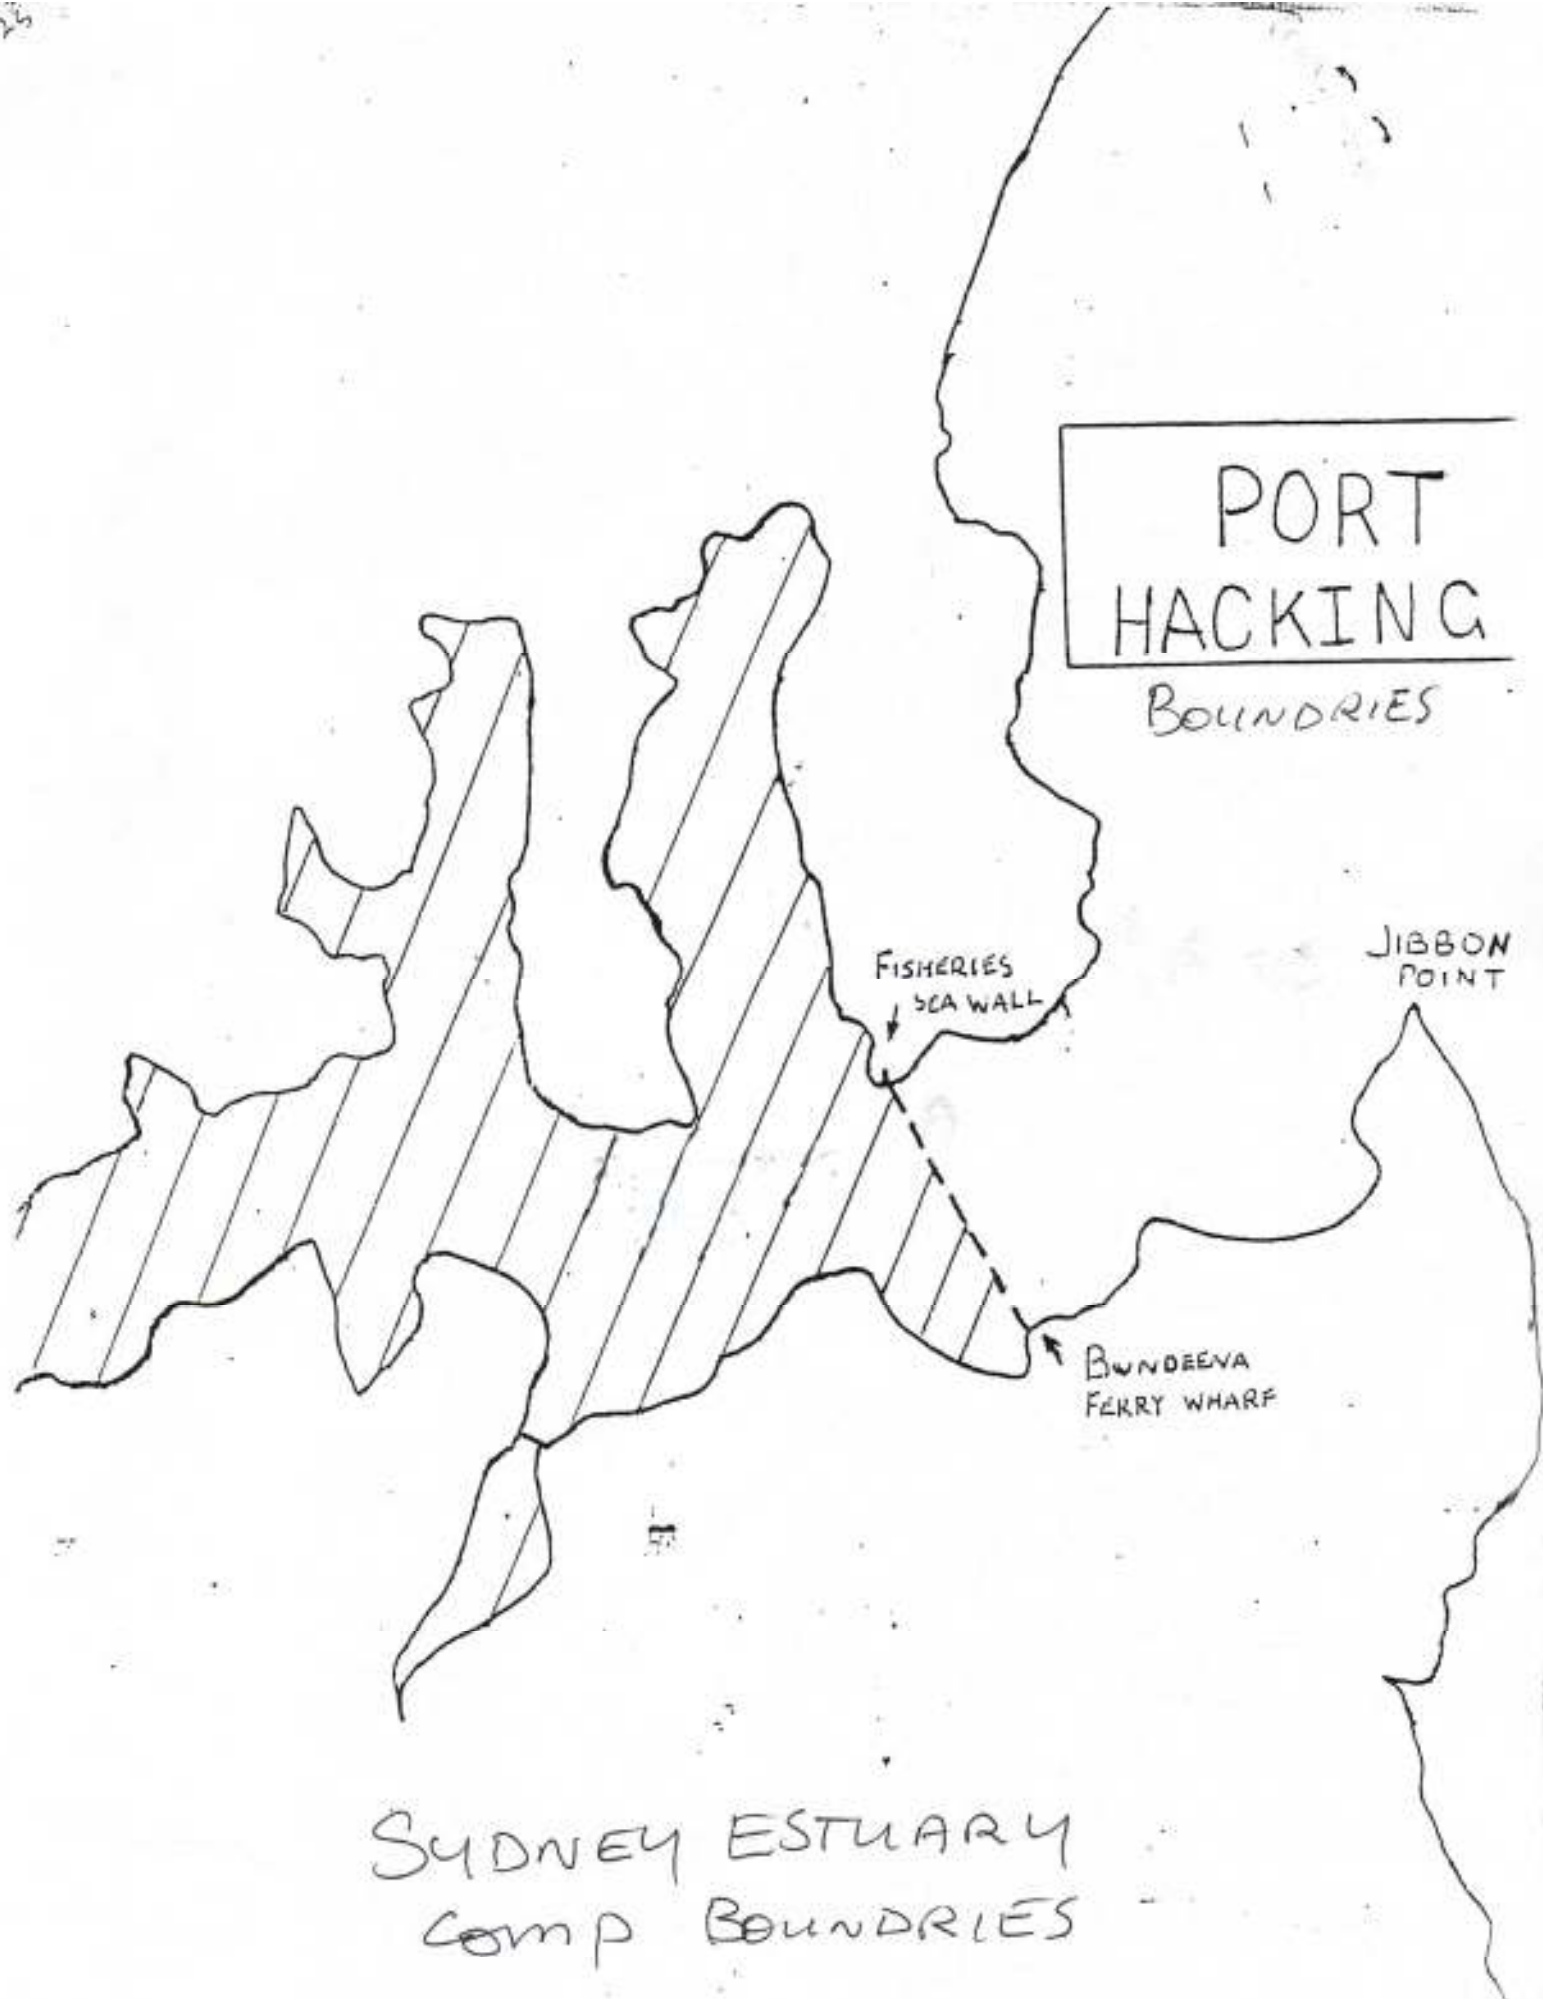

HAWKESBURY RIVER BOUNDARIES

MIDDLE
HEAD

LION
ISLAND

BROKEN BAY

BARRENJOEY
LIGHT HOUSE

PITT WATER.

PALM
BEACH

SYDNEY ESTUARY

COMP BOUNDARIES

PORT
HACKING
BOUNDARIES

FISHERIES
SEA WALL

JIBBON
POINT

BUNDEEVA
FERRY WHARF

SYDNEY ESTUARY
COMP BOUNDARIES

BLUEFISH POINT

SYDNEY HARBOUR BOUNDARIES

NORTH HEAD

TASMAN SEA.

SOUTH HEAD

CANNAE POINT (FLAGSTAFF'S)

HORNBY LIGHT (RED + WHITE) STRIPES

SYDNEY ESTUARY
COMP BOUNDARIES

SYDNEY HEADS

BOTANY BAY
BOUNDARIES

BARE
ISLAND

HENRY
HEAD

• CAPTAIN
COOK
MEMORIAL

SYDNEY ESTUARY
COMP BOUNDARIES